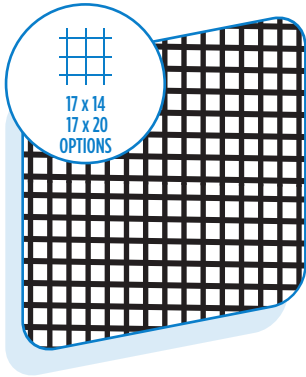

P4 POOL & PATIO PREMIUM POLYESTER SCREEN

P4 Premium Polyester is our strongest screen mesh, built specifically to stay secure across large, expansive openings while letting in plenty of natural light and fresh air. Built to maintain its color, visual appearance and structural integrity much longer than standard fiberglass screen. Compared to other polyester products on the market, P4 has a slightly thinner profile, offering a better handling and installation experience.