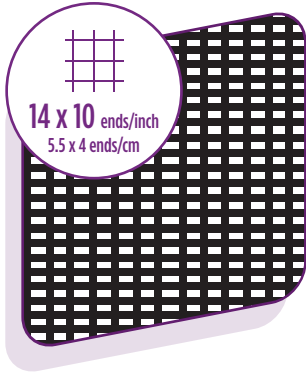

PET RESISTANT SCREEN

Prevents tears & damage
from household pets

PET RESISTANT SCREEN

Our Pet Resistant screen features a heavy-duty polyester construction that is significantly stronger than standard fiberglass. Designed to resist damage from eager claws and paws, this thick, tear-resistant mesh stands up beautifully to everyday wear. It is the perfect, long-lasting solution for high-traffic doors, low windows, and backyard enclosures.