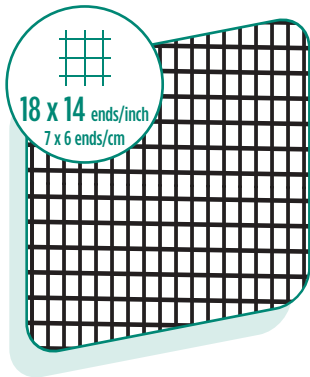

ONYX POOL & PATIO SCREEN

The foundation of high performance outdoor screen engineered specifically to handle the structural demands of expansive enclosures. This fiberglass mesh delivers stability and strength. It is the reliable selection for traditional pool cages and screen rooms requiring dependable protection.